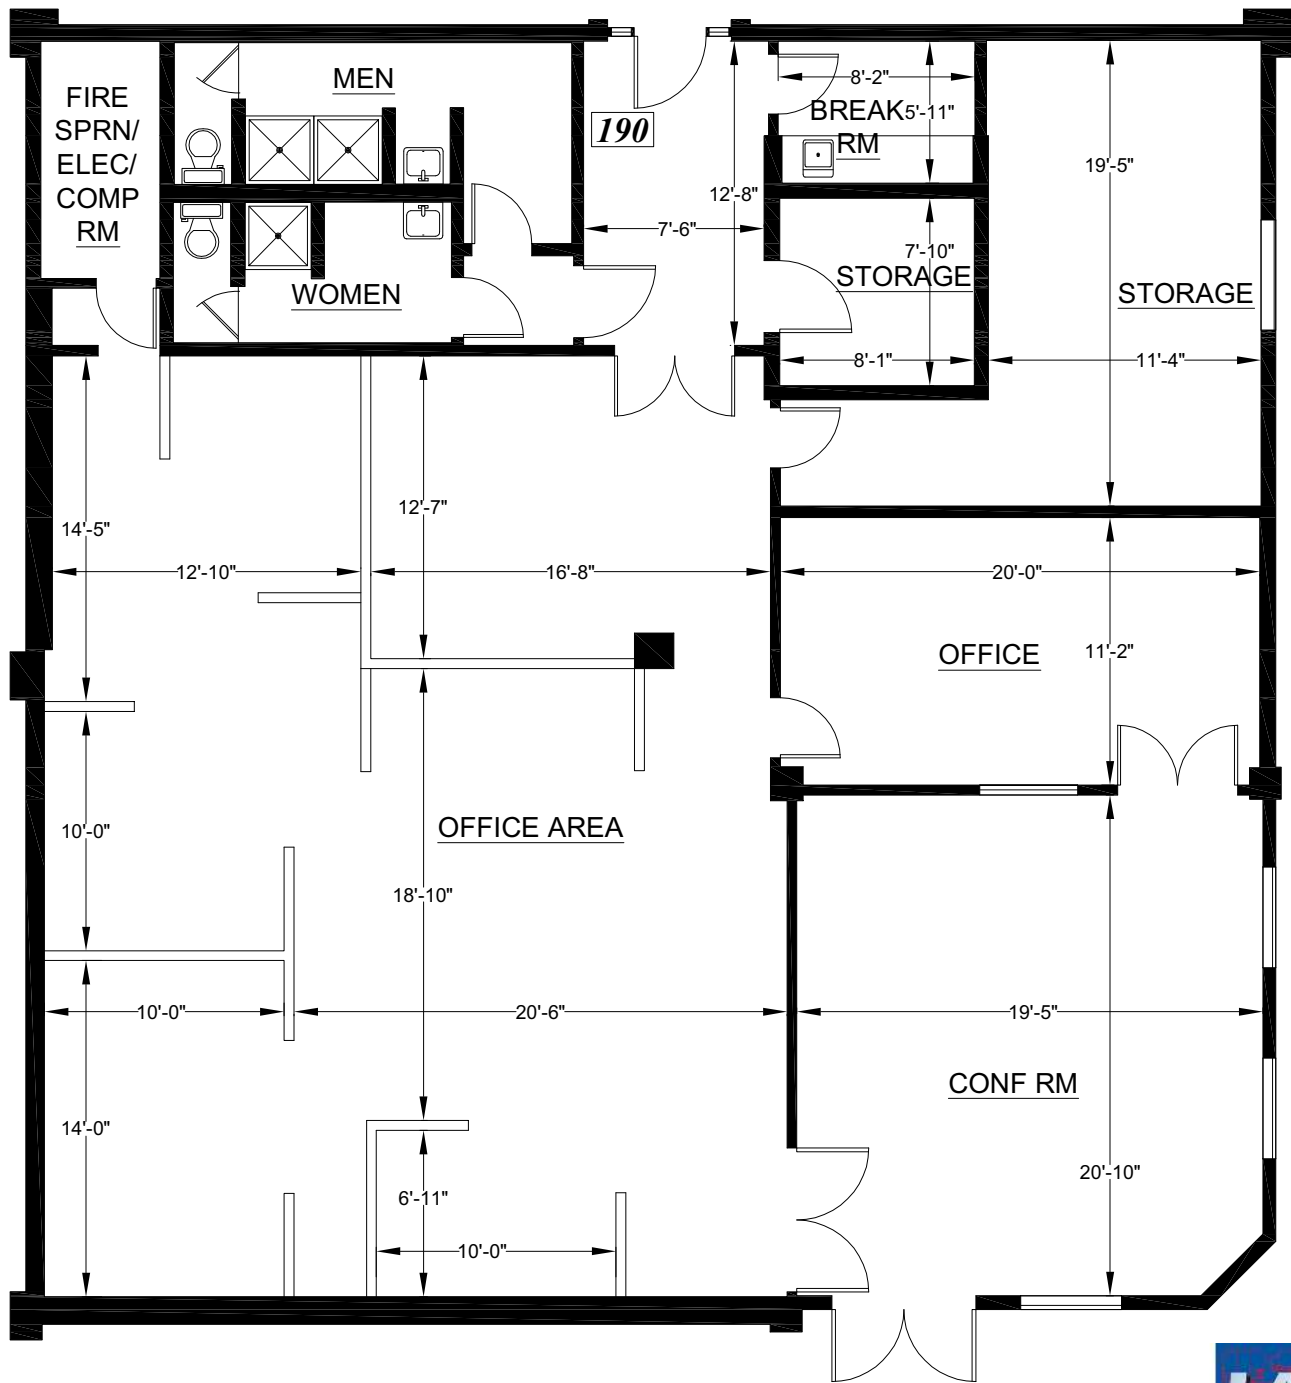

**PREPARED FOR:**

Rancho Bernardo Courtyard  
16935 West Bernardo Dr., Ste 160  
San Diego, CA 92127  
Tel (858) 673-5687

**16935 WEST BERNARDO DR.  
SAN DIEGO, CA**

**SUITE 190**

(As Measured: December 2005)

**FLOOR PLAN**

<http://www.RBCourtyard.com>

SCALE

Survey Accuracy: +/- 0.16 %

TEL: (888) 393-6655  
FILE: 5-229